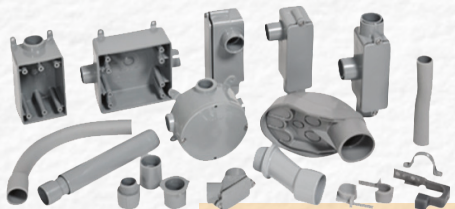

## PVC CONDUIT PARTS

## DISCONNECTS

- Eaton
- Square D
- Siemens
- 30A, 60A, 100A, 200A, 400A
- Fusible, Non-Fusible

## LOAD CENTERS

- Indoor
- Outdoor
- Main Breaker
- Feed Through
- Meter/Breaker Combo
- Up to 400A In-Stock