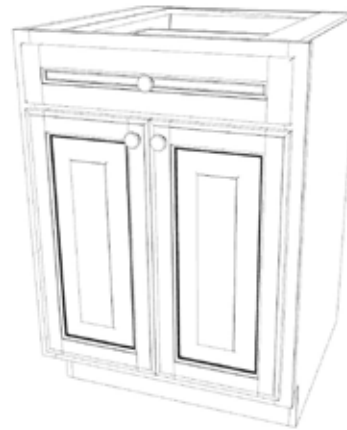

Raven

Paints

We offer hundreds of paint color options, straight off of the Sherwin-Williams fan deck. Contact us for samples or pick up a set at your nearest paint store.

BASE CABINETS

- A: Kitchen - 34-1/2" Tall, 24" Deep
- B: Bathroom - 32" Tall, 21" Deep

ONE DOOR ONE DRAWER

Size	A	B
12	\$310	\$288
15	\$331	\$308
18	\$355	\$330
21	\$378	\$352
24	\$402	\$374

Sink Base Option: -\$35
(No Shelf, No Drawer (FF))

TWO DOORS ONE DRAWER

Size	A	B
24	\$445	\$414
27	\$468	\$435
30	\$494	\$459
33	\$527	\$490
36	\$551	\$512

Sink Base Option: -\$45
(No Shelf, No Drawer (FF))

TWO DOORS TWO DRAWERS

Size	A	B
36	\$649	\$604
39	\$671	\$624
42	\$694	\$645

Sink Base Option: -\$90
(No Shelf, No Drawer (FF))

FULL HEIGHT DOOR

Size	A	B
9	\$194	\$180
12	\$214	\$199
15	\$234	\$218
18	\$257	\$239
21	\$279	\$259
24	\$300	\$279