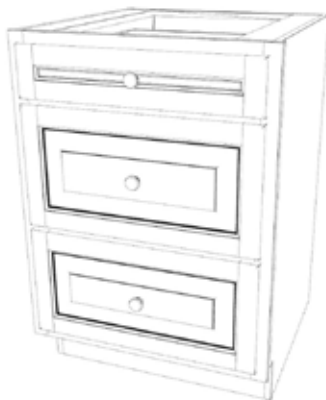

THREE DRAWER CABINET

Size	A	B
12	$487	$453
15	$512	$476
18	$540	$502
21	$571	$531
24	$597	$555
27	$626	$582
30	$657	$611
33	$697	$648
36	$726	$675