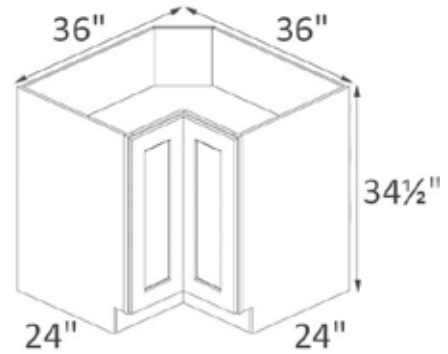

- 45" CABINET
- 45-48" FROM WALL

MSRP: \$422
PULL-OUT SHELF SYSTEM: +\$850

LAZY SUSAN BASE

KITCHEN SIZE ONLY

- 36" x 36"

MSRP: \$714
INCLUDES LAZY SUSAN

BASE ACCESSORIES

PULL OUT WASTEBASKET

SINGLE (USE 15" CABINET)

\$210

DOUBLE (USE 18" CABINET)

\$215

SILVERWARE TRAY

\$100

OVERHEAD CABINETS

- 12" Deep (24" deep add 10%)
- All sizes available from 12" x 12" to 48" x 48"

ONE DOOR

Width	15" Tall
12.....	\$135
15.....	\$146
18.....	\$158
21.....	\$171
24.....	\$182

Width	36" Tall
12.....	\$205
15.....	\$228
18.....	\$254
21.....	\$279
24.....	\$307

TWO DOOR

Width	15" Tall
24.....	\$219
27.....	\$230
30.....	\$241
33.....	\$256
36.....	\$265