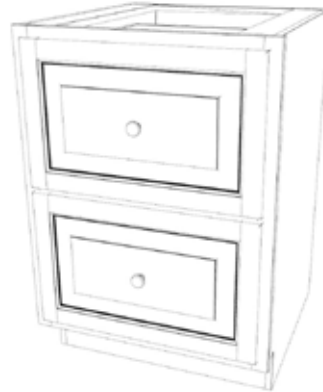

TWO DRAWER CABINET

Size	A	B
12	$411	$382
15	$440	$409
18	$470	$437
21	$499	$464
24	$529	$492
27	$558	$519
30	$589	$548
33	$630	$586
36	$660	$614