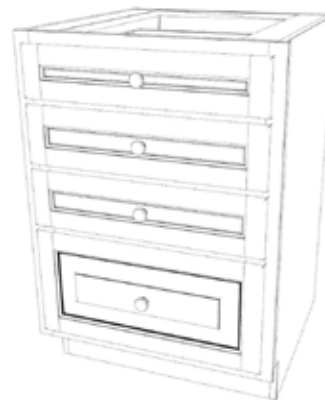

Sink Base Option: -\$45
(No Shelf, No Drawer (FF))

TWO DOORS TWO DRAWERS

Size	A	B
36	\$649	\$604
39	\$671	\$624
42	\$694	\$645

Sink Base Option: -\$90
(No Shelf, No Drawer (FF))

FULL HEIGHT DOOR

Size	A	B
9	\$194	\$180
12	\$214	\$199
15	\$234	\$218
18	\$257	\$239
21	\$279	\$259
24	\$300	\$279

TWO DRAWER CABINET

Size	A	B
12	\$411	\$382
15	\$440	\$409
18	\$470	\$437
21	\$499	\$464
24	\$529	\$492
27	\$558	\$519
30	\$589	\$548
33	\$630	\$586
36	\$660	\$614

THREE DRAWER CABINET

Size	A	B
12	\$487	\$453
15	\$512	\$476
18	\$540	\$502
21	\$571	\$531
24	\$597	\$555
27	\$626	\$582
30	\$657	\$611
33	\$697	\$648
36	\$726	\$675

FOUR DRAWER CABINET

Size	A	B
12	\$572	\$532
15	\$597	\$555
18	\$626	\$582
21	\$652	\$606
24	\$679	\$631
27	\$708	\$658
30	\$741	\$689
33	\$780	\$725
36	\$813	\$756

BASE CABINETS

BLIND CORNER

KITCHEN SIZE ONLY

- 45" CABINET
- 45-48" FROM WALL

MSRP: \$422
PULL-OUT SHELF SYSTEM: +\$850

LAZY SUSAN BASE

KITCHEN SIZE ONLY

- 36" x 36"

MSRP: \$714
INCLUDES LAZY SUSAN

BASE ACCESSORIES

PULL OUT WASTEBASKET