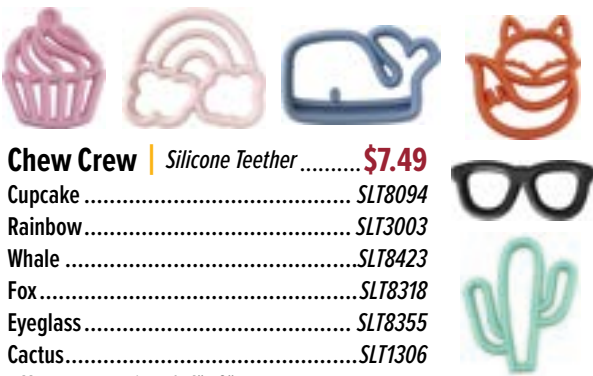

Chew Crew | Silicone Teether **$7.49**
Cupcake SLT8094
Rainbow SLT3003
Whale SLT8423
Fox SLT8318
Eyeglass SLT8355
Cactus SLT1306

• Measures approximately 4" x 3"